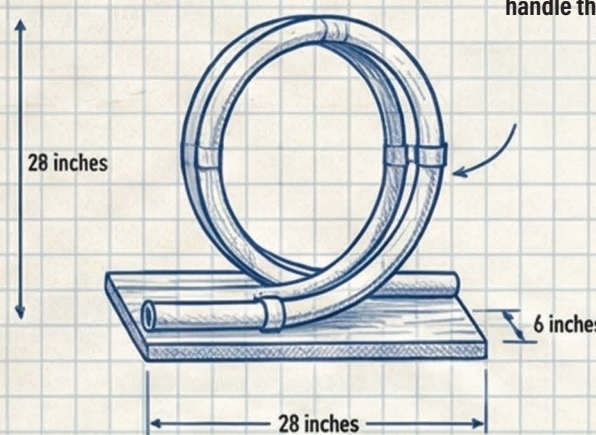

ROADIE'S WORKSHOP: EXPANDED TECH SPECS

THE LOOP-DE-LOOP

A vertical spin for high-velocity shots. Needs a sturdy build to handle the G-force.

THE RAMP

A structural incline to raise the stakes. Ensure the entry lip is flush to the floor for a smooth takeoff. No bumpy intros.