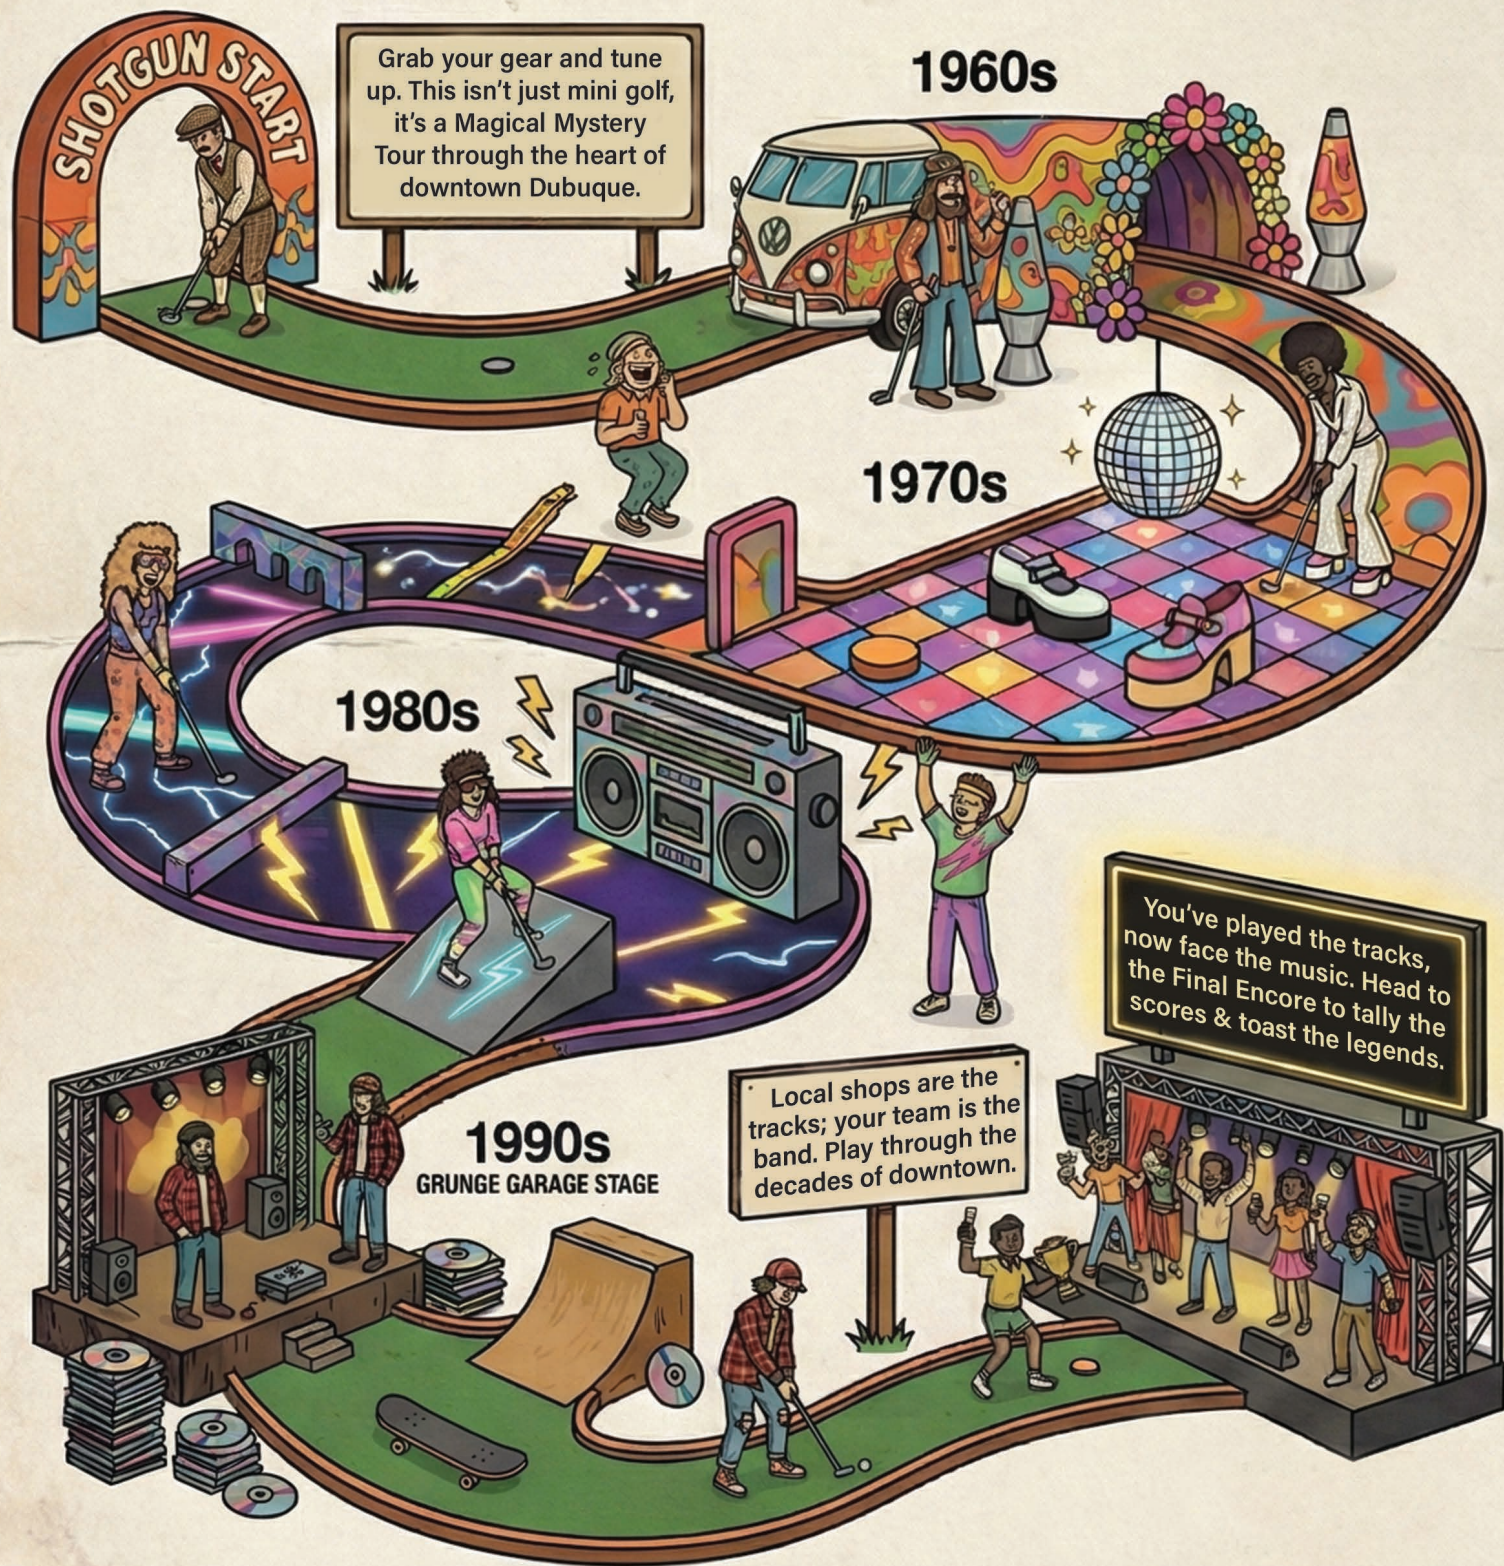

PUTTZIN' AROUND DOWNTOWN

THE WORLD TOUR:
ROCKIN' THROUGH THE DECADES

DUBUQUE
MAIN
STREET

A JOURNEY THROUGH SOUND: THE PUTTZIN' EXPERIENCE

THE TOUR RIDER

EVENT LOGISTICS & RULES

THE BOX OFFICE

DATE: Friday, May 8th, 2026 **TIME:** 12pm–6:30pm
DEADLINE: Register by April 26th, 2026
PRICE: \$160 per band (team of 4) • \$50 Solo
 \$475 Host a Hole • \$250 Host a "Pit Stop"

ASSEMBLE THE BAND

Get your costumes ready and assemble your team of 4.

BUILD THE STAGE

Local businesses create custom, creative mini-golf holes.

RESPECT THE ROADIES

Volunteers run the show. Check in to kick off your world tour.

YOUR POCKET CADDY

Your digital tour manager. Track scores, find stages, and judge costumes—no download required.

THE SETLIST:

LIVE SCORECARD

Ditch the pencil. Track strokes for the whole band in real-time.

THE LEADERBOARD

Check the charts. See who is topping the tour standings live.

GPS MAP

Find the stage. Instant navigation to the next hole and nearest bar.

THE VOTING BOOTH

Snap your team's album cover, upload it to the Vibe Check, and swipe right on your favorites to crown the 'Best Dressed' band.