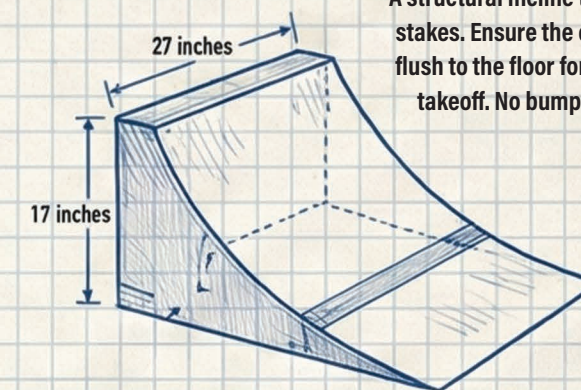

ROADIE'S WORKSHOP: EXPANDED TECH SPECS

THE LOOP-DE-LOOP

A vertical spin for high-velocity shots. Needs a sturdy build to handle the G-force.

THE RAMP

A structural incline to raise the stakes. Ensure the entry lip is flush to the floor for a smooth takeoff. No bumpy intros.